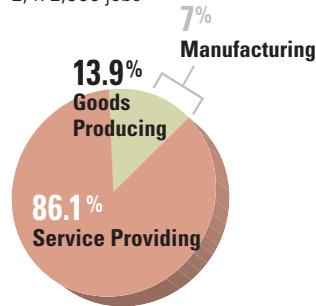

Governor: Jan Brewer (R) azcommerce.com

Population 2011: 6,482,505 Population growth forecast 2012-2017: 7.6% Median household income: \$48,621

Work Force Education by Percentage

Private Sector Employment

2,472,300 jobs

Mature firm tax index rank: **14**

New firm tax index rank: **31**

Manufacturing Capex 2011 (32): **\$1,368,284**

Manufacturing Capex on buildings and other structures (31): **\$192,794**

Avg. industrial retail electricity price (cents/kwh): **7.02**