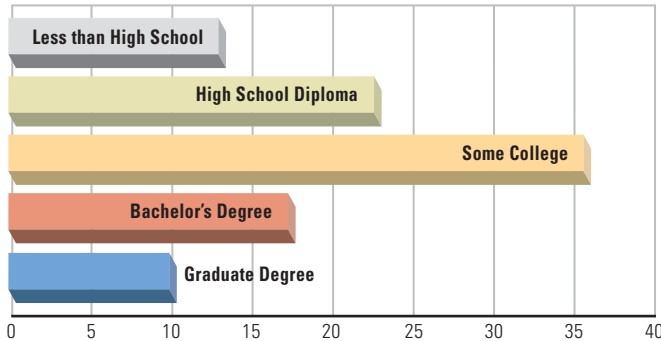

Governor: Jan Brewer (R) azcommerce.com

Population 2011: 6,482,505 Population growth forecast 2012-2017: 7.6% Median household income: \$48,621

Work Force Education by Percentage

Private Sector Employment