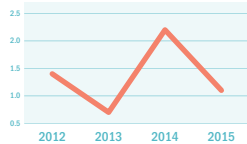

Gov. Scott Walker (R)

Inwisconsin.com

Wisconsin

Pop. (2016): 5,795,428
Median household income: \$53,160
Credit Rating: AA/Stable

Pop. growth 2016–2021: 0.35%
Median age: 39.3
Right-to-work state: Yes

GDP 20th