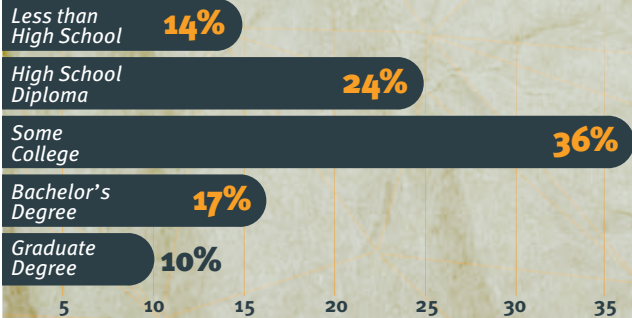

Workforce Education by Percentage

Rankings that Matter

GDP.....	21 ($261,924*)
Business Tax Climate.....	23
Small Business Policy.....	12
ACT Career Readiness Certificates.....	26 (4,469)
High School Graduation.....	39 (77%)
Incentives Transparency Index.....	31

*Real GDP in US millions

Legislative Update

- Former Gov. Jan Brewer signed a new law in July 2014 creating a new tax credit for investment in renewable energy sources if the power will be used for manufacturing.
- Arizona is in the process of phasing down its corporate income tax (which currently stands at 6.5 percent) to 4.9 percent in stages

between 2015 and 2018.

- A new law went into effect last July exempting manufacturers and smelters from having to pay state sales taxes on electricity and natural gas they purchase.