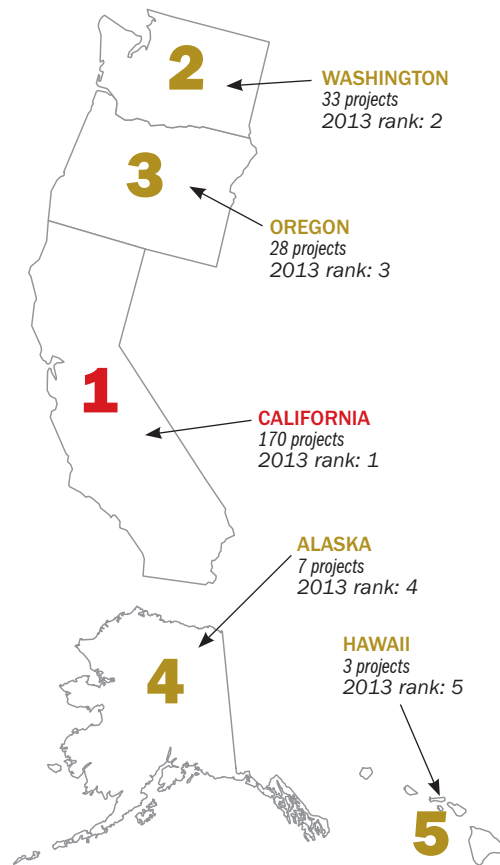

# 2014 REGIONAL RANKINGS

### MOUNTAIN REGION

Total projects in region: 285

### EAST NORTH CENTRAL REGION

Total projects in region: 1,519

### SOUTH ATLANTIC REGION

Total projects in region: 1,206