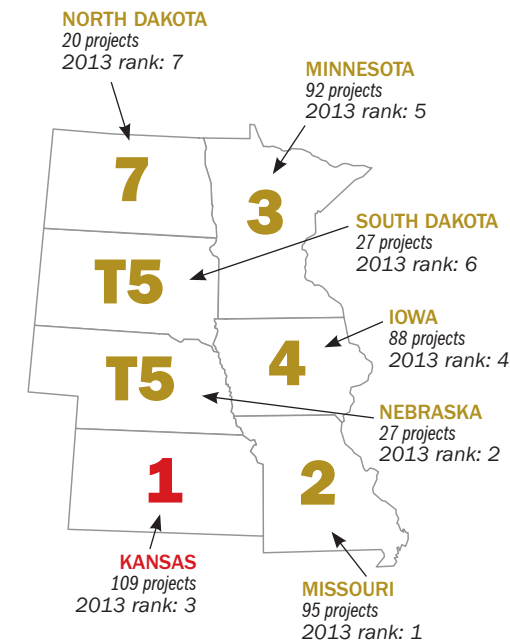

### MOUNTAIN REGION

Total projects in region: 285

### NORTHEAST REGION

Total projects in region: 565

### EAST NORTH CENTRAL REGION

Total projects in region: 1,519

### SOUTH ATLANTIC REGION

Total projects in region: 1,206