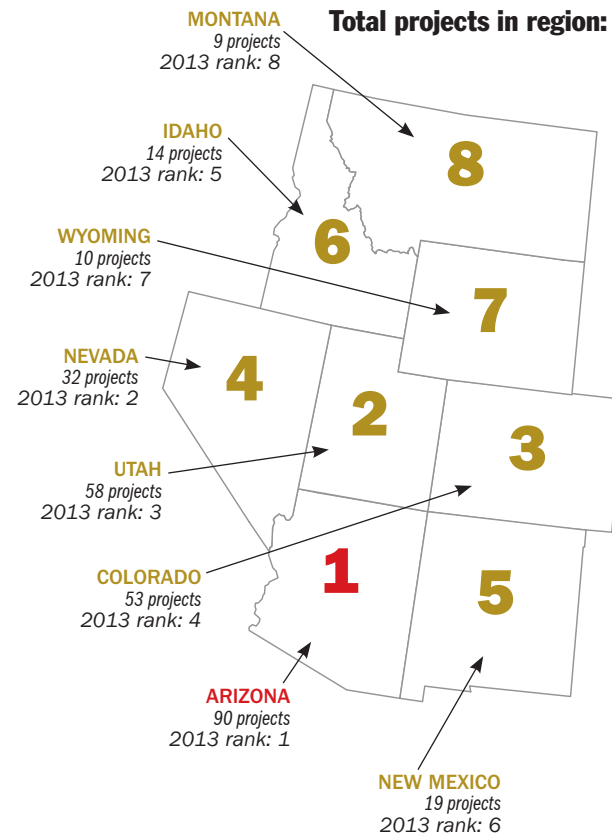

## TOTAL FACILITIES

Grand Total: 5,911 new and expansion projects

Last Year Grand Total: 5,789

### MOUNTAIN REGION

Total projects in region: 285

### EAST NORTH CENTRAL REGION

Total projects in region: 1,519

### SOUTH ATLANTIC REGION

Total projects in region: 1,206