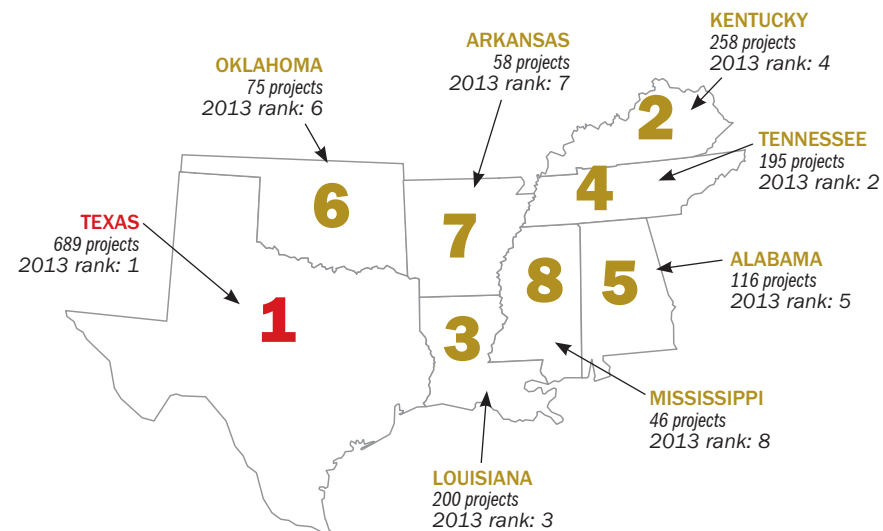

### NORTHEAST REGION

Total projects in region: 565

### WEST NORTH CENTRAL REGION

Total projects in region: 458

### EAST NORTH CENTRAL REGION

Total projects in region: 1,519

### SOUTH ATLANTIC REGION

Total projects in region: 1,206