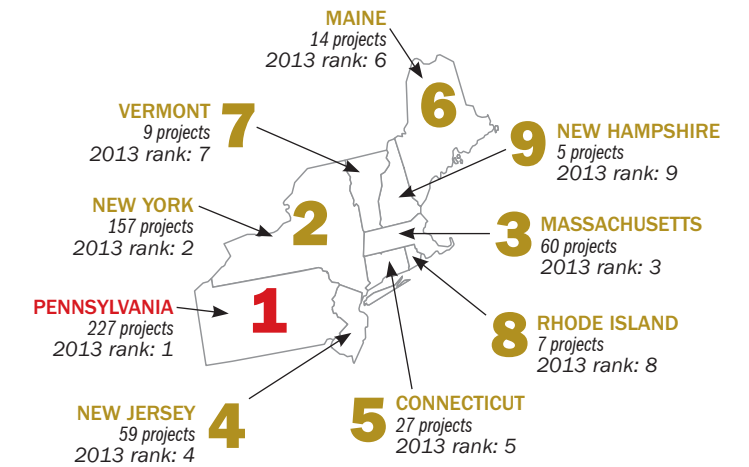

### PACIFIC REGION

Total projects in region: 241

### MOUNTAIN REGION

Total projects in region: 285

### NORTHEAST REGION

Total projects in region: 565

### SOUTH ATLANTIC REGION

Total projects in region: 1,206