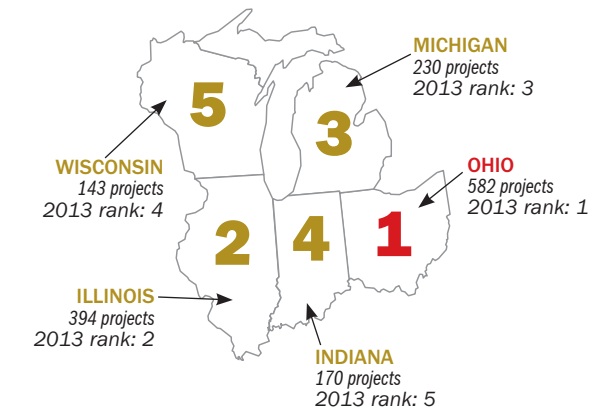

EAST NORTH CENTRAL REGION

Total projects in region: 1,519