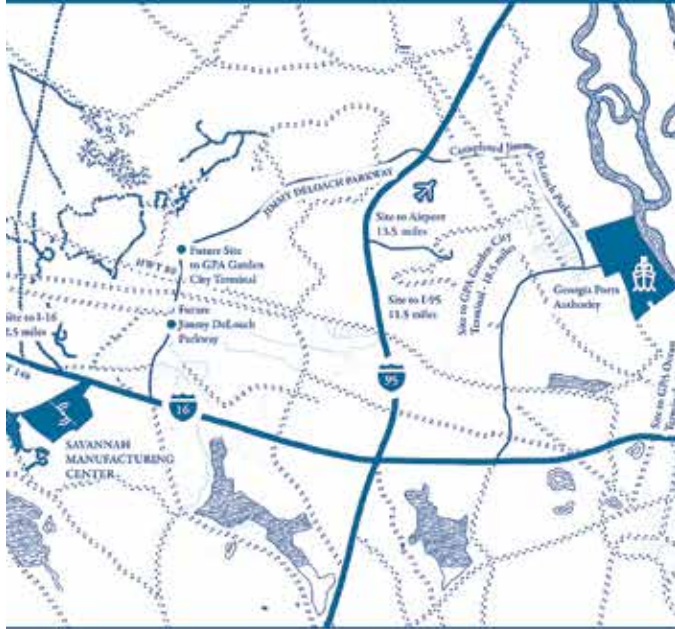

NEW VISION.
NEW WORLD.
NEW POSSIBILITIES.

*We invite you to imagine a brand
new opportunity with the
Savannah Manufacturing Center.*

Industrial Development Tract

**719 acres
433 upland acres**

**Individual parcels from 24 to 193 acres to
accommodate manufacturing**

**Close proximity to the
Port of Savannah and Savannah/Hilton Head
International Airport**

seda.org

Istanbul Ataturk Airport Free
Zone Directorate
isbi.com.tr

Kocaeli Free Zone Directorate
kosbas.com.tr

MESBAS Mersin Free Zone Directorate
mesbas.com.tr

UNITED ARAB EMIRATES
Abu Dhabi Airport Business City
businesscity.ae

Ajman Free Zone
afz.gov.ae

DMCC
dmcc.ae

Dubai Airport Free Zone Auth.
dafz.ae

Dubai Science Park
dsp.ae

Hamriyah Free Zone Auth.
hfza.ae

Jafza
jafza.ae

Khalifa Industrial Zone
kizad.com

RAK Free Trade Zone Auth.
rakftz.com

Ras Al Khaimah Economic Zone
rakez.com

TwoFour54 Abu Dhabi
twofour54.com

Umm Al Quwain Free Trade Zone
uaqftz.com

Zones Corp
zonescorp.com

UNITED KINGDOM
Birmingham Int'l Airport
birminghamairport.co.uk

Manchester Airport Group
magworld.co.uk

URUGUAY
Parque de Ciencias/Science Park
zonapdc.com

ZONAMERICA
zfm.com

VIETNAM
Vietnam Chamber of Commerce
and Industry
vcci.com.vn