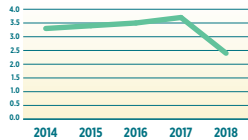

32nd

Business Tax Climate Rank Change 2019–2020: 4

11th

Higher Ed. R&D Expenditure in \$000s: 2,473,503

4th

Number of NCRCs: 343,385 | Percent Improvement 2019–2020: 0.85%

45th

2019 Workers' Comp Index Rate: 2.27

40th

Industrial power cost per kWh: \$5.94

28th

Total Revenue as Share of Total Expenses, FY 2004-2018: 102.0%

GDP

9th

2018 GDP
(in millions of current US\$)
\$528,998.9

Selected Corporate Facility Projects 2019