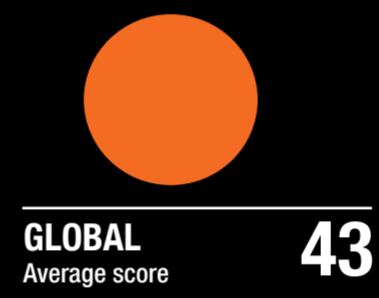

CORRUPTION PERCEPTIONS INDEX 2015

COUNTRY CONTRAST

TOP

BOTTOM

CORRUPTION PROBLEM

GLOBAL PERFORMANCE

G20 PERFORMANCE

BREAKDOWN BY REGION